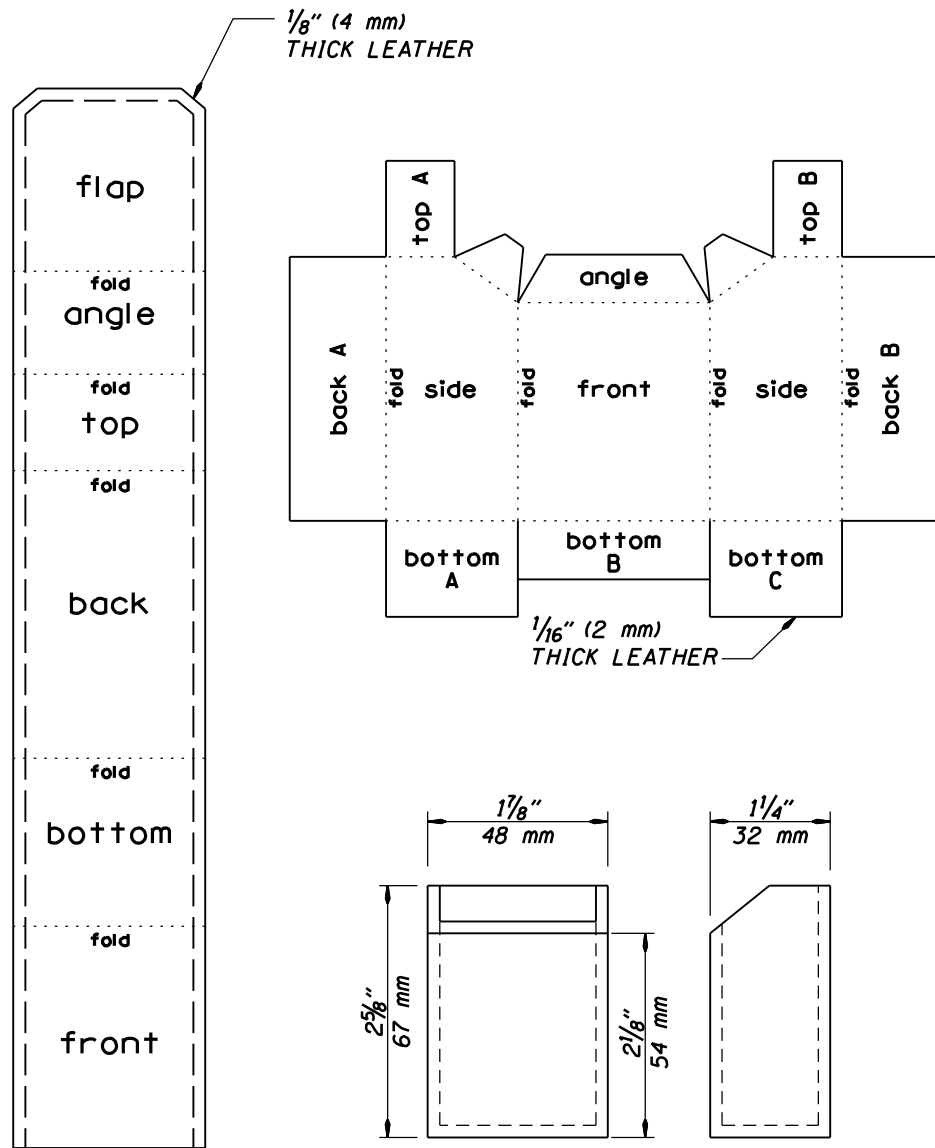

Note:
Size is based off a 5'-11"
individual, or a 6'-1" Boba Fett

Height	Conversion	Example
6'-5"	x1.6	3 ³ / ₁₆ "
6'-4"	x1.5	3"
6'-3"	x1.4	2 ¹³ / ₁₆ "
6'-2"	x1.3	2 ⁵ / ₈ "
6'-1"	x1.2	2 ⁷ / ₈ "
6'-0"	x1.1	2 ³ / ₁₆ "
5'-11"	x1.0	2"
5'-10"	x0.9	1 ¹¹ / ₁₆ "
5'-9"	x0.8	1 ⁵ / ₈ "
5'-8"	x0.7	1 ³ / ₈ "
5'-7"	x0.6	1 ³ / ₁₆ "
5'-6"	x0.5	1"
5'-5"	x0.4	1 ¹ / ₁₆ "

BLOCK (RIGHT)

FRONT (RIGHT)

SIDE

FRONT (LEFT)

SIDE

BLOCK (LEFT)

	REVISION NO.	THE DENTED HELMET BLUE PRINTS WWW.THEDENTEDHELMET.COM BOBA FETT		SHEET 1 OF 2
	1			
	DATE	THE EMPIRE STRIKES BACK		RETURN OF THE JEDI
	04/2007	ESB UTILITY BELT		DRAWING NO.
DRAWN BY:	SEVEN			