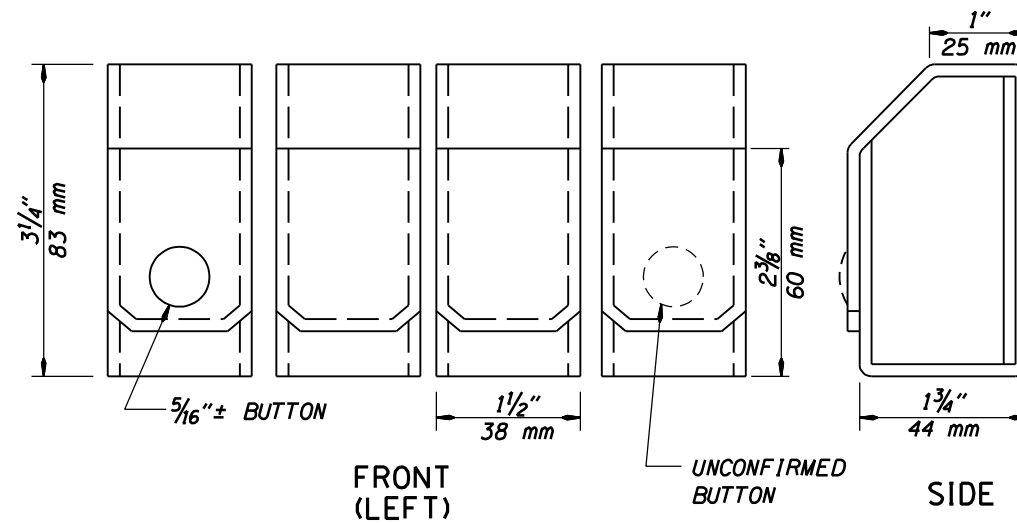

Note:
Size is based off a 5'-11"
individual, or a 6'-1" Boba Fett

Height	Conversion	Example
6'-5"	x1.6	3 ³ / ₁₆ "
6'-4"	x1.5	3"
6'-3"	x1.4	2 ¹³ / ₁₆ "
6'-2"	x1.3	2 ⁵ / ₈ "
6'-1"	x1.2	2 ⁷ / ₈ "
6'-0"	x1.1	2 ³ / ₁₆ "
5'-11"	x1.0	2"
5'-10"	x0.9	1 ¹¹ / ₁₆ "
5'-9"	x0.8	1 ⁵ / ₈ "
5'-8"	x0.7	1 ³ / ₈ "
5'-7"	x0.6	1 ³ / ₁₆ "
5'-6"	x0.5	1"
5'-5"	x0.4	1 ¹ / ₁₆ "

BLOCK (RIGHT)

FRONT (RIGHT)

SIDE

FRONT (LEFT)

SIDE

BLOCK (LEFT)

	REVISION NO.	THE DENTED HELMET BLUE PRINTS WWW.THEDENTEDHELMET.COM BOBA FETT		SHEET 1 OF 2
	1			
	DATE	THE EMPIRE STRIKES BACK		RETURN OF THE JEDI
	04/2007	ESB UTILITY BELT		DRAWING NO.
DRAWN BY:	SEVEN			