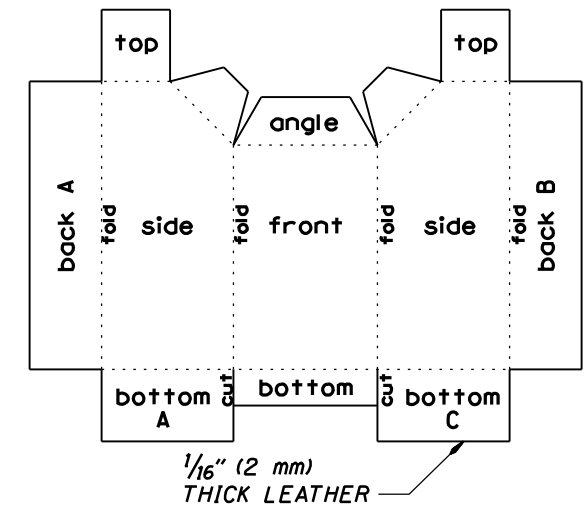

Note:
Size is based off a 5'-11"
individual, or a 6'-1" Boba Fett

Height	Conversion	Example
6'-5"	x1.6	3 ³ / ₁₆ "
6'-4"	x1.5	3"
6'-3"	x1.4	2 ¹³ / ₁₆ "
6'-2"	x1.3	2 ⁵ / ₈ "
6'-1"	x1.2	2 ⁷ / ₈ "
6'-0"	x1.1	2 ³ / ₁₆ "
5'-11"	x1.0	2"
5'-10"	x0.9	1 ¹¹ / ₁₆ "
5'-9"	x0.8	1 ⁵ / ₈ "
5'-8"	x0.7	1 ³ / ₈ "
5'-7"	x0.6	1 ³ / ₁₆ "
5'-6"	x0.5	1"
5'-5"	x0.4	1 ¹ / ₁₆ "

BLOCK (RIGHT)

FRONT (RIGHT)

SIDE

FRONT (LEFT)

SIDE

BLOCK (LEFT)

	REVISION NO.	THE DENTED HELMET BLUE PRINTS WWW.THEDENTEDHELMET.COM BOBA FETT		SHEET 1 OF 2
	1			
	DATE	THE EMPIRE STRIKES BACK		RETURN OF THE JEDI
	04/2007	ESB UTILITY BELT		DRAWING NO.
DRAWN BY:	SEVEN			