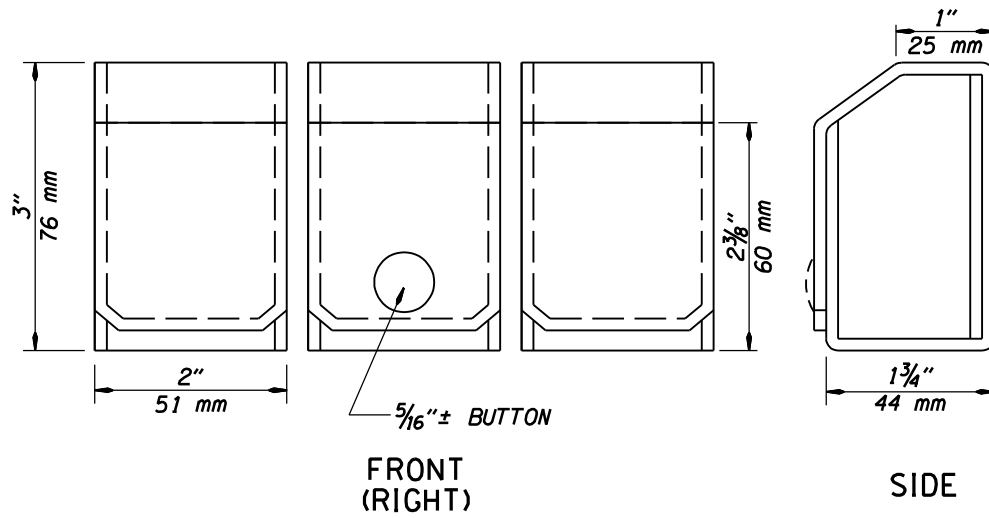

Note:
Size is based off a 5'-11"
individual, or a 6'-1" Boba Fett

Height	Conversion	Example
6'-5"	x1.6	3 ³ / ₁₆ "
6'-4"	x1.5	3"
6'-3"	x1.4	2 ¹³ / ₁₆ "
6'-2"	x1.3	2 ⁵ / ₈ "
6'-1"	x1.2	2 ⁷ / ₈ "
6'-0"	x1.1	2 ³ / ₁₆ "
5'-11"	x1.0	2"
5'-10"	x0.9	1 ¹¹ / ₁₆ "
5'-9"	x0.8	1 ⁵ / ₈ "
5'-8"	x0.7	1 ³ / ₈ "
5'-7"	x0.6	1 ³ / ₁₆ "
5'-6"	x0.5	1"
5'-5"	x0.4	1 ¹ / ₁₆ "

BLOCK (RIGHT)

FRONT (RIGHT)

SIDE

FRONT (LEFT)

SIDE

BLOCK (LEFT)

	REVISION NO.	THE DENTED HELMET BLUE PRINTS WWW.THEDENTEDHELMET.COM BOBA FETT		SHEET 1 OF 2
	1			
	DATE	THE EMPIRE STRIKES BACK		RETURN OF THE JEDI
	04/2007	ESB UTILITY BELT		DRAWING NO.
DRAWN BY:	SEVEN			