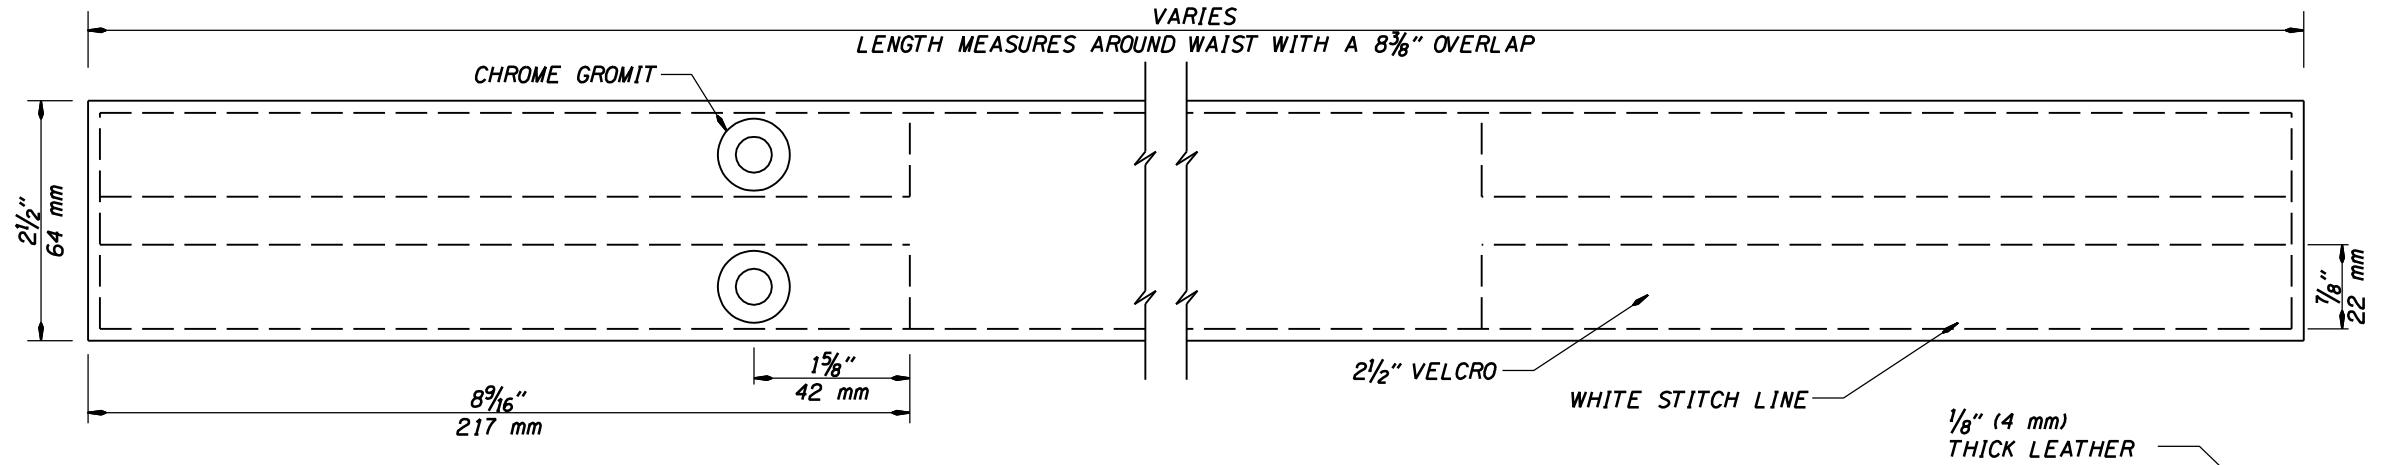

Note:
Size is based off a 5'-11"
individual, or a 6'-1" Boba Fett

Height	Conversion	Example
6'-5"	x1.6	3 ³ / ₁₆ "
6'-4"	x1.5	3"
6'-3"	x1.4	2 ¹³ / ₁₆ "
6'-2"	x1.3	2 ⁵ / ₈ "
6'-1"	x1.2	2 ⁷ / ₈ "
6'-0"	x1.1	2 ³ / ₁₆ "
5'-11"	x1.0	2"
5'-10"	x0.9	1 ¹¹ / ₁₆ "
5'-9"	x0.8	1 ⁵ / ₈ "
5'-8"	x0.7	1 ³ / ₈ "
5'-7"	x0.6	1 ³ / ₁₆ "
5'-6"	x0.5	1"
5'-5"	x0.4	1 ¹ / ₁₆ "

BLOCK (RIGHT)

FRONT (RIGHT)

SIDE

FRONT (LEFT)

SIDE

BLOCK (LEFT)

	REVISION NO.	THE DENTED HELMET BLUE PRINTS WWW.THEDENTEDHELMET.COM BOBA FETT		SHEET 1 OF 2
	1			
	DATE	THE EMPIRE STRIKES BACK		RETURN OF THE JEDI
	04/2007	ESB UTILITY BELT		DRAWING NO.
DRAWN BY:	SEVEN			